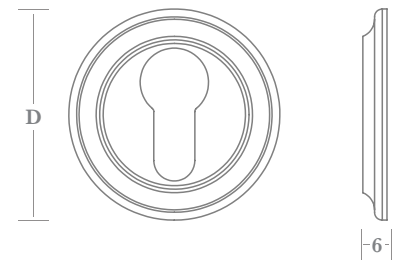

# Euro-Profile Escutcheons - 54mm to 76mm Ø

A concealed fix europrofile cylinder escutcheon offered in twelve designs and three sizes to match up with the Allart Select Rosettes and Backplates.

	A	B	C	D
D (diameter)	-	Ø 54	Ø 64	Ø 76

Custom sizes available upon request - surcharge may apply.

▲ 7412

computer generated images (B size shown)