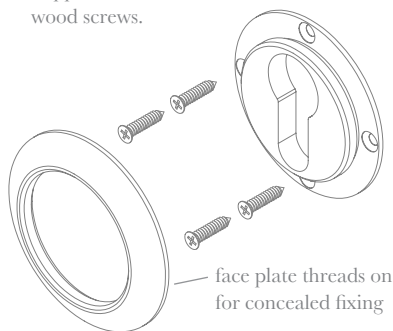

# Euro-Profile Escutcheons - 54mm to 76mm Ø

A concealed fix europrofile cylinder escutcheon offered in twelve designs and three sizes to match up with the Allart Select Rosettes and Backplates.

	A	B	C	D
D (diameter)	-	Ø 54	Ø 64	Ø 76

Custom sizes available upon request - surcharge may apply.

▲ 7412

computer generated images (B size shown)

## Fixings

Supplied with no.4 x 13mm wood screws.

Please contact us for ordering information.