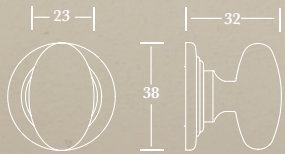

7230-7236 Oval Cabinet Knob on Rosette

Shown in Polished Nickel