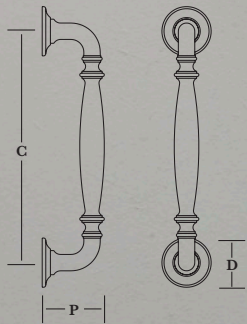

Polished Copper on Dark Matt Bronze

4325 B size

4350 B size with 44mm dia Rosette

4350 C size with 54mm dia Rosette

4350 A size with 38mm dia Rosette

Choice of twelve different Rosette designs:

	A	B	C
Centres (C)	175	226	310
Pull Length (L)	192	247	336
Pull Projection (P)	47	54	66
Pull & Rose Projection (P)	54	61	73
Rose Options Diameter's (D)	38 dia	44/54/64 dia	44/54/64 dia

dimensions in mm

9531 Cabinet / Appliance Pull
 Shown in Satin Nickel Bronzed

Cabinet / Appliance Pulls
 Shown in Polished Nickel

9502-4 Cabinet Handles

9512 Cabinet / Appliance Pull

	A	B
Length (L)	210	254
Centres (C)	190	232
Projection (P)	40	46

dimensions in mm

1910 to 1917 - Cabinet / Appliance Pull
with eight Rosette designs to choose
from, each in 4 diameters

1916 A size with
38mm dia Rosettes in
Antique Brass

1911 B size Pull in Hand
Burnished Nickel with 44mm dia
Rosettes in Antique Nickel

1988 A size Pull in Satin
Brass with 44mm dia
Rosettes in Antique Brass

1988 A size with
38mm dia Rosettes
in Antique Brass

Choice of eight different Rosette designs:

	A	B
Centres (C)	218	250
Projection (P)	60	60
Rose Options Diameter's (D)	38, 44 54 & 64 dia	38, 44 54 & 64 dia