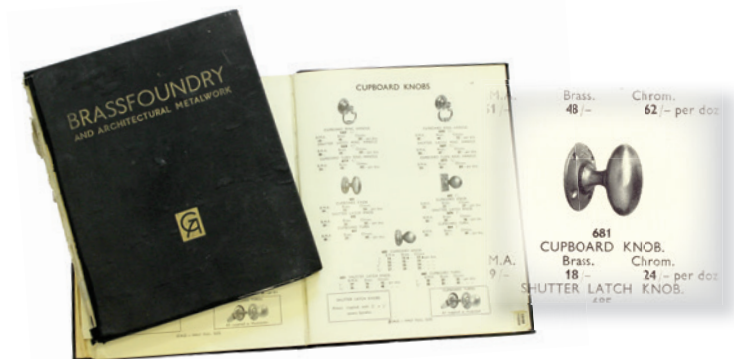

Frank Allart & Company was founded in 1914 by George Allart (Frank's father) and started life in Birmingham, England – 'the city of a thousand trades' as it was known back then.

After establishing themselves as general patternmakers, they quickly built up a reputation for high-class brassfoundry serving the architectural, cabinetry, marine and railway trades.

Today, still based in the heart of Birmingham but operating from a modern, purpose built facility, Frank Allart still design, develop, and manufacture some of the very best architectural quality door, window, and cabinet hardware available.

It has been described as 'jewellery for the home' and can be found adorning prestigious homes, luxury hotels, and historic buildings around the world.

This booklet focuses on our extensive selection of cabinet knobs and pulls. Our cabinet knobs are now offered with a choice of different rosette combinations to provide design flexibility. This also affords the specifier the opportunity to mix finishes between knob & rosette and create a truly unique and individual aesthetic.

Available in over 30 different finishes and patinas, our cabinet furniture is designed to complement our full range of door & window furniture; details of which can be found on our website www.frankallart.com