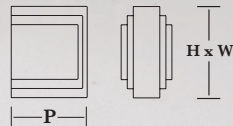

0675 - Cabinet Knob - Round Edge design
Shown in Dark Matt Bronze

	A	B	C
Knob size (H x W)	25 x 13	30 x 17	37 x 19
Knob Projection (P)	21	25	31

dimensions in mm

0668 - Cabinet Knob and Plate - Round Edge design
Shown in Dark Matt Bronze

	A	B	C
Knob size (H x W)	25 x 13	30 x 17	37 x 19
Plate size (h x w)	40 x 16	50 x 21	60 x 23
Knob Projection (P)	24	28	34

dimensions in mm

0676 - Cabinet Knob - Square Edge design
Shown in Pearl Nickel

	A	B	C
Knob size (H x W)	25 x 13	30 x 17	37 x 19
Knob Projection (P)	21	25	31

dimensions in mm

	A	B	C
Knob size (H x W)	25 x 13	30 x 17	37 x 19
Plate size (h x w)	40 x 16	50 x 21	60 x 23
Knob Projection (P)	24	28	34

dimensions in mm

MIXED FINISHES
For mixed finishes order the knob and plate separately:

Round Edge design	Square Edge design
0668KNOB - Knob only	0669KNOB - Knob only
0668PLATE - Plate only	0669PLATE - Plate only