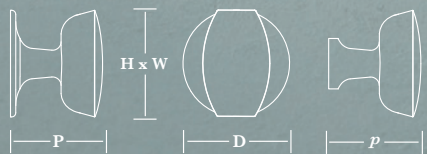

9592 - Cabinet Knob & Rosette
9593 - Cabinet Knob only
0693ROSE - Rosette only

Shown in Polished Nickel

	A	B	C	D
Knob size (H x W)	19 x 12	25 x 16	32 x 20	38 x 24
Knob Projection (<i>p</i>)	16	21	27	32
Rose size (D)	19 dia	25 dia	32 dia	38 dia
Knob & Rose Proj (P)	17	22	28	33

dimensions in mm

9590 - Cabinet Knob & Rosette
9591 - Cabinet Knob only
0693ROSE - Rosette only

Shown in Satin Nickel Bronzed