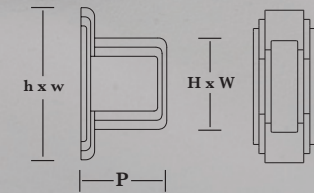

dimensions in mm

9590 - Cabinet Knob & Rosette
 9591 - Cabinet Knob only
 0693ROSE - Rosette only

Shown in Satin Nickel Bronzed

	A	B	C	D
Knob size (H x W)	19 x 12	25 x 16	32 x 20	38 x 24
Knob Projection (<i>p</i>)	16	21	27	32
Rose size (D)	19 dia	25 dia	32 dia	38 dia
Knob & Rose Proj (P)	17	22	28	33

dimensions in mm

0675 - Cabinet Knob - Round Edge design
Shown in Dark Matt Bronze

	A	B	C
Knob size (H x W)	25 x 13	30 x 17	37 x 19
Knob Projection (P)	21	25	31

dimensions in mm

0668 - Cabinet Knob and Plate - Round Edge design
Shown in Dark Matt Bronze

	A	B	C
Knob size (H x W)	25 x 13	30 x 17	37 x 19
Plate size (h x w)	40 x 16	50 x 21	60 x 23
Knob Projection (P)	24	28	34

dimensions in mm

0676 - Cabinet Knob - Square Edge design
Shown in Pearl Nickel

	A	B	C
Knob size (H x W)	25 x 13	30 x 17	37 x 19
Knob Projection (P)	21	25	31