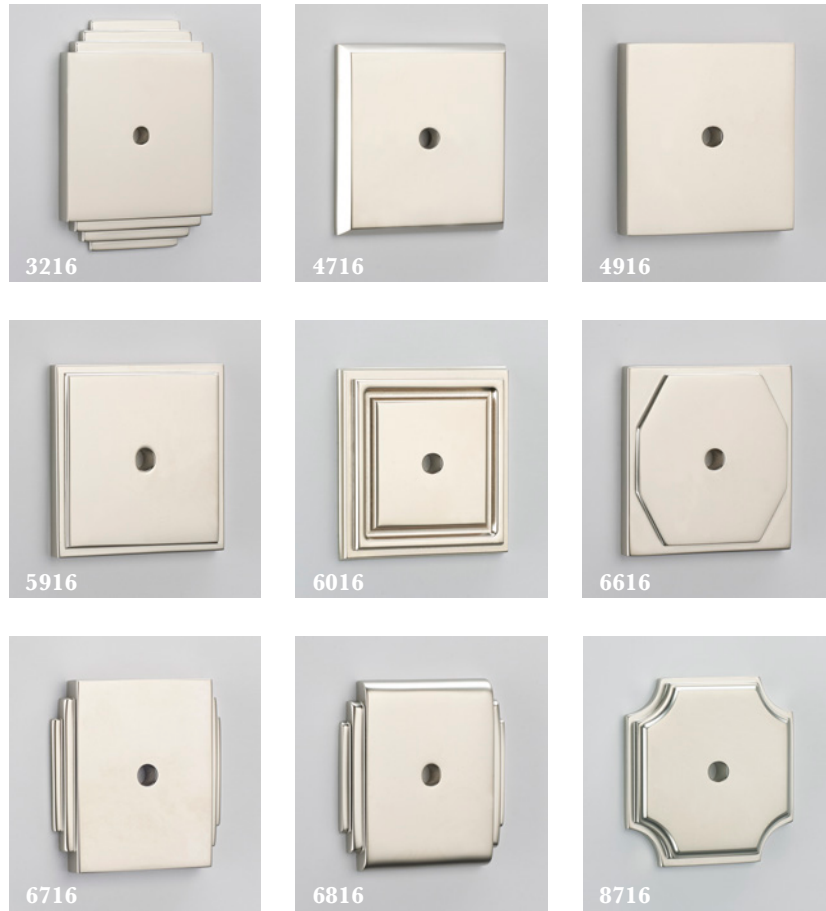

Cabinet Knob & Plate Combinations

Our Cabinet Knobs are now available with a choice of plate combinations to provide complete design flexibility. This also affords the specifier the opportunity to mix finishes between knob and plate to create a truly unique and individual piece.

The Cabinet Knob and Plate is ordered separately. Plate codes are shown above, Cabinet Knob codes are shown throughout this booklet.

	A	B	C	D	E
H x W	32 x 32	38 x 38	44 x 44	54 x 54	64 x 64
3216 H x W	47 x 32	53 x 38	62 x 44	72 x 54	82 x 64