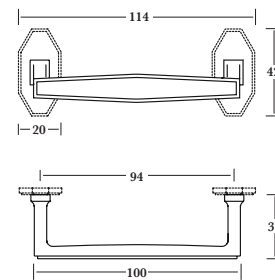

Polished Copper on Dark Matt Bronze

4325 B size

4350 B size with 44mm dia Rosette

4350 C size with 54mm dia Rosette

4350 A size with 38mm dia Rosette

Choice of twelve different Rosette designs:

	A	B	C
Centres (C)	175	226	310
Pull Length (L)	192	247	336
Pull Projection (P)	47	54	66
Pull & Rose Projection (P)	54	61	73
Rose Options Diameter's (D)	38 dia	44/54/64 dia	44/54/64 dia

dimensions in mm

9531 Cabinet / Appliance Pull
 Shown in Satin Nickel Bronzed

Cabinet / Appliance Pulls
 Shown in Polished Nickel

9502-4 Cabinet Handles

9512 Cabinet / Appliance Pull

	A	B
Length (L)	210	254
Centres (C)	190	232
Projection (P)	40	46

dimensions in mm

1910 to 1917 - Cabinet / Appliance Pull
with eight Rosette designs to choose
from, each in 4 diameters

1916 A size with
38mm dia Rosettes in
Antique Brass

1911 B size Pull in Hand
Burnished Nickel with 44mm dia
Rosettes in Antique Nickel

Choice of eight different Rosette designs:

	A	B
Centres (C)	209	241
Projection (P)	56	56
Rose Options Diameter's (D)	38, 44 54 & 64 dia	38, 44 54 & 64 dia

dimensions in mm

1982 to 1989 - Cabinet / Appliance
Pull with eight Rosette designs to choose
from, each in 4 diameters