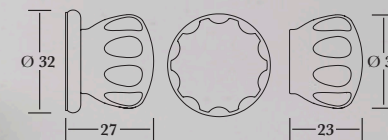

dimensions in mm

0689 - Cabinet Knob
Shown in Antique Brass

	A	B	C	D
Knob size	19 dia	25 dia	32 dia	38 dia
Knob Projection	19	25	32	38

dimensions in mm

All shown in Satin Nickel Bronzed

0687 - Cabinet Knob and Rosette
0686 - Cabinet Knob
0687ROSE - Rosette only