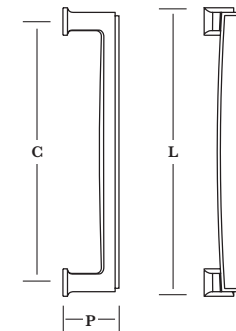

Polished Copper on Dark Matt Bronze

4325 B size

4350 B size with 44mm dia Rosette

4350 C size with 54mm dia Rosette

4350 A size with 38mm dia Rosette

Choice of twelve different Rosette designs:

	A	B	C
Centres (C)	175	226	310
Pull Length (L)	192	247	336
Pull Projection (P)	47	54	66
Pull & Rose Projection (P)	54	61	73
Rose Options Diameter's (D)	38 dia	44/54/64 dia	44/54/64 dia

dimensions in mm

9531 Cabinet / Appliance Pull
 Shown in Satin Nickel Bronzed

Cabinet / Appliance Pulls
 Shown in Polished Nickel

9502-4 Cabinet Handles

9512 Cabinet / Appliance Pull

	A	B
Length (L)	210	254
Centres (C)	190	232
Projection (P)	40	46

dimensions in mm

1910 to 1917 - Cabinet / Appliance Pull
with eight Rosette designs to choose
from, each in 4 diameters

1916 A size with
38mm dia Rosettes in
Antique Brass

1911 B size Pull in Hand
Burnished Nickel with 44mm dia
Rosettes in Antique Nickel

1988 A size Pull in Satin
Brass with 44mm dia
Rosettes in Antique Brass

1988 A size with
38mm dia Rosettes
in Antique Brass

Choice of eight different Rosette designs:

	A	B
Centres (C)	218	250
Projection (P)	60	60
Rose Options Diameter's (D)	38, 44 54 & 64 dia	38, 44 54 & 64 dia