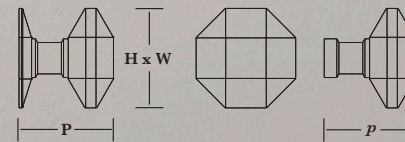

dimensions in mm

0665 - Cabinet Knob & Rosette
 0664 - Cabinet Knob only
 0665ROSE - Rosette only

Shown in Antique Brass

	A	B	C
Knob size (H x W)	25 x 25	32 x 32	38 x 38
Knob Projection (p)	23	29	35
Rose size (H x W)	25 x 25	32 x 32	38 x 38
Knob & Rose Proj (P)	24	31	37

dimensions in mm

Polished Silver Cabinet Knob
on Antique Silver Rosette

0684 - Cabinet Knob & Rosette
0683 - Cabinet Knob only
0684ROSE - Rosette only

Shown in Satin Nickel Bronzed

	A	B	C
Knob size (H x W)	25 x 25	32 x 32	38 x 38
Knob Projection (p)	21	27	33
Rosette size (H x W)	25 x 25	32 x 32	38 x 38
Knob & Rose Proj (P)	23	29	35