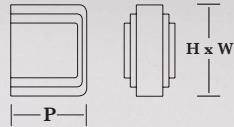

dimensions in mm

9592 - Cabinet Knob & Rosette
 9593 - Cabinet Knob only
 0693ROSE - Rosette only

Shown in Polished Nickel

	A	B	C	D
Knob size (H x W)	19 x 12	25 x 16	32 x 20	38 x 24
Knob Projection (<i>p</i>)	16	21	27	32
Rose size (D)	19 dia	25 dia	32 dia	38 dia
Knob & Rose Proj (P)	17	22	28	33

dimensions in mm

9590 - Cabinet Knob & Rosette
 9591 - Cabinet Knob only
 0693ROSE - Rosette only

Shown in Satin Nickel Bronzed

	A	B	C	D
Knob size (H x W)	19 x 12	25 x 16	32 x 20	38 x 24
Knob Projection (<i>p</i>)	16	21	27	32
Rose size (D)	19 dia	25 dia	32 dia	38 dia
Knob & Rose Proj (P)	17	22	28	33

dimensions in mm

0675 - Cabinet Knob - Round Edge design
Shown in Dark Matt Bronze

	A	B	C
Knob size (H x W)	25 x 13	30 x 17	37 x 19
Knob Projection (P)	21	25	31

dimensions in mm

0668 - Cabinet Knob and Plate - Round Edge design
Shown in Dark Matt Bronze