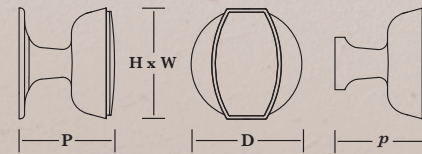

dimensions in mm

Polished Silver Cabinet Knob
on Antique Silver Rosette

0684 - Cabinet Knob & Rosette
0683 - Cabinet Knob only
0684ROSE - Rosette only

Shown in Satin Nickel Bronzed

	A	B	C
Knob size (H x W)	25 x 25	32 x 32	38 x 38
Knob Projection (p)	21	27	33
Rosette size (H x W)	25 x 25	32 x 32	38 x 38
Knob & Rose Proj (P)	23	29	35

dimensions in mm

9592 - Cabinet Knob & Rosette
 9593 - Cabinet Knob only
 0693ROSE - Rosette only

Shown in Polished Nickel

	A	B	C	D
Knob size (H x W)	19 x 12	25 x 16	32 x 20	38 x 24
Knob Projection (<i>p</i>)	16	21	27	32
Rose size (D)	19 dia	25 dia	32 dia	38 dia
Knob & Rose Proj (P)	17	22	28	33

dimensions in mm

9590 - Cabinet Knob & Rosette
 9591 - Cabinet Knob only
 0693ROSE - Rosette only

Shown in Satin Nickel Bronzed

	A	B	C	D
Knob size (H x W)	19 x 12	25 x 16	32 x 20	38 x 24
Knob Projection (<i>p</i>)	16	21	27	32
Rose size (D)	19 dia	25 dia	32 dia	38 dia
Knob & Rose Proj (P)	17	22	28	33