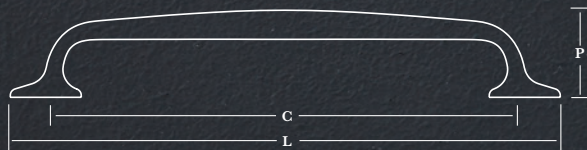

	A	B	C	D	E
Length (L)	130	155	182	240	375
Centres (C)	101	126	152	203	318
Projection (P)	26	26	31	38	51

dimensions in mm

0661 - Bakes Design Cabinet Knob

	A	B
Size (H x W)	33 x 46	38 x 53
Projection (P)	31	35