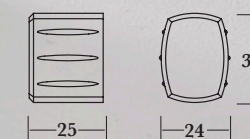

0672 - Cabinet Knob