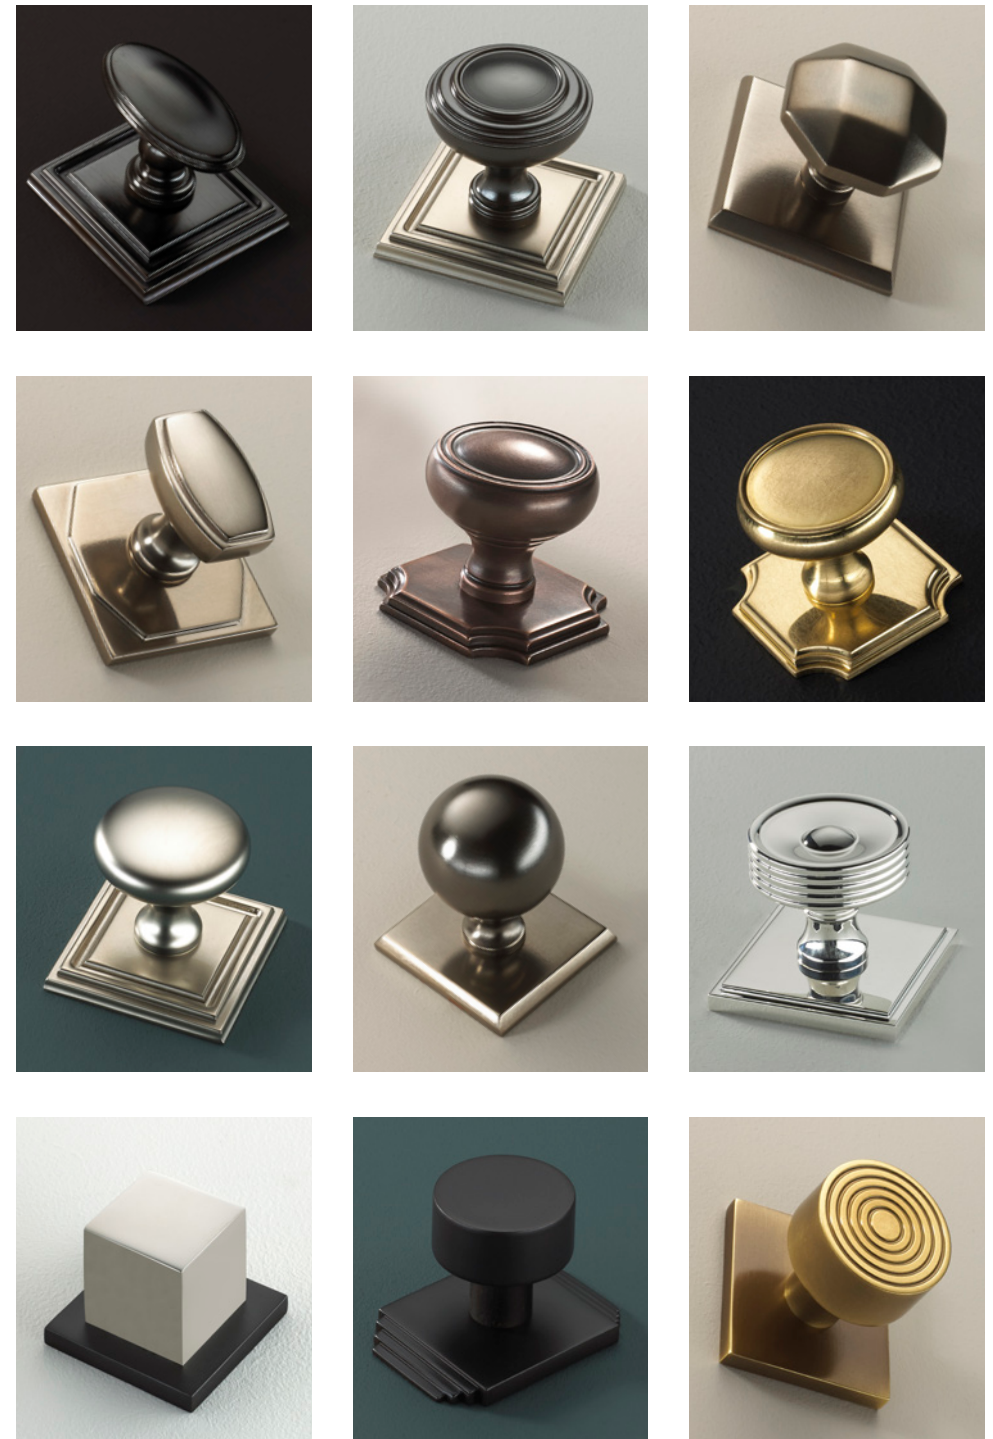

Cabinet Knob & Plate Combinations

Our Cabinet Knobs are now available with a choice of plate combinations to provide complete design flexibility. This also affords the specifier the opportunity to mix finishes between knob and plate to create a truly unique and individual piece.

The Cabinet Knob and Plate is ordered separately. Plate codes are shown above, Cabinet Knob codes are shown throughout this booklet.

	A	B	C	D	E
H x W	32 x 32	38 x 38	44 x 44	54 x 54	64 x 64
3216 H x W	47 x 32	53 x 38	62 x 44	72 x 54	82 x 64