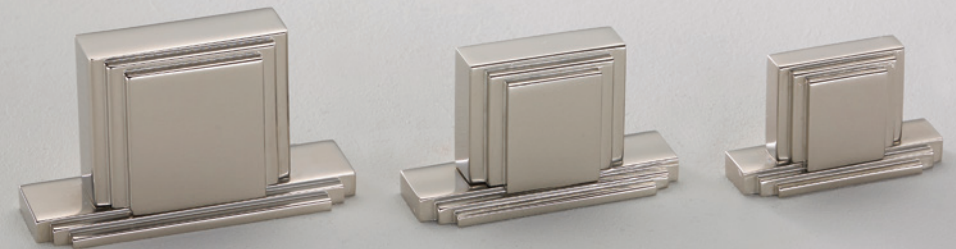

0669 - Cabinet Knob and Plate - Square Edge design
Shown in Pearl Nickel

	A	B	C
Knob size (H x W)	25 x 13	30 x 17	37 x 19
Plate size (h x w)	40 x 16	50 x 21	60 x 23
Knob Projection (P)	24	28	34

dimensions in mm