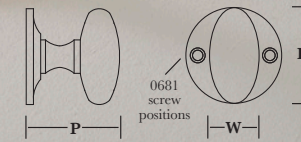

0682 - Cabinet Knob & Rosette - Rear Bolt Fixed (solid one-piece construction)

Shown in Hand Burnished Brass