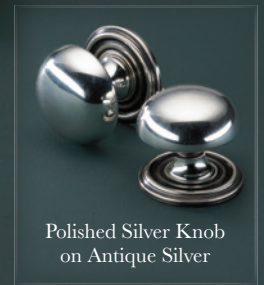

Shown in Pearl Nickel

0611 - Cabinet Knob & Rosette

0610 - Cabinet Knob only

0693ROSE - Rosette only

Shown in Hand Burnished Brass

Polished Silver Knob
on Antique Silver

	A	B	C	D
Size (D)	19 dia	25 dia	32 dia	38 dia
Projection (P)	19 dia	25 dia	32 dia	38 dia