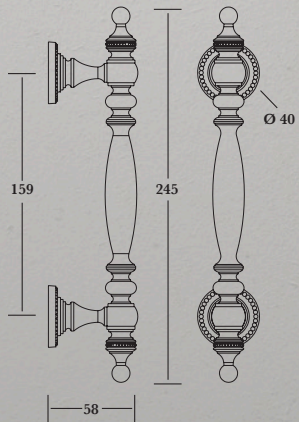

dimensions in mm

1910 to 1917 - Cabinet / Appliance Pull
with eight Rosette designs to choose
from, each in 4 diameters

1916 A size with
38mm dia Rosettes in
Antique Brass

1911 B size Pull in Hand
Burnished Nickel with 44mm dia
Rosettes in Antique Nickel

1988 A size Pull in Satin
Brass with 44mm dia
Rosettes in Antique Brass

1988 A size with
38mm dia Rosettes
in Antique Brass

Choice of eight different Rosette designs:

	A	B
Centres (C)	218	250
Projection (P)	60	60
Rose Options Diameter's (D)	38, 44 54 & 64 dia	38, 44 54 & 64 dia

dimensions in mm

6999 Cabinet / Appliance Pull
Shown in Hand Burnished Brass

	A	B
Length (L)	240	270
Centres (C)	216	245
Projection (P)	62	62

dimensions in mm

3934 Cabinet / Appliance Pull
Shown in Polished Nickel

1436 Cabinet Pulls

Shown in Antique Brass

	A	B	C
Length (L)	102	127	152
Width (W)	10	12	14
Projection (P)	28	30	36

dimensions in mm

1442 Cabinet Pulls

Shown in Dark Matt Bronze

	A	B
Length (L)	152	184
Projection (P)	36	45
Diameter (D)	37 dia	44 dia