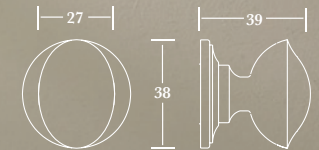

7240-7246 Oval Cabinet Knob on Rosette

Shown in Polished Nickel