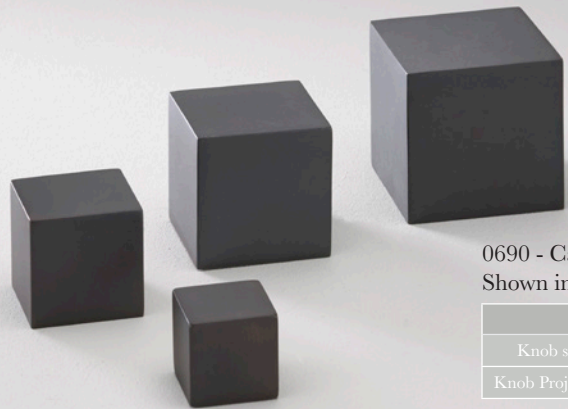

7240-7246 Oval Cabinet Knob on Rosette

Shown in Polished Nickel

MIXED FINISHES
Order the Knob and Rosette separately:
7240KNOB, 7240ROSE to 7246ROSE

(note the Knob cannot be used
on its own, ie. without a rosette)