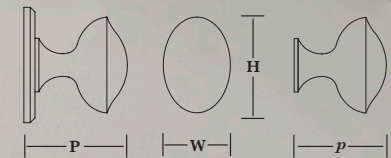

0674 - Cabinet Knob & Rosette (solid one-piece construction)

Shown in Antique Brass

	A	B	C
Size (D)	25 dia	32 dia	38 dia
Projection (P)	25	32	38

dimensions in mm

0681 - Cabinet Knob & Rosette - Face Fixed (solid one-piece construction)

0682 - Cabinet Knob & Rosette - Rear Bolt Fixed (solid one-piece construction)

Shown in Hand Burnished Brass

	A	B
Size (H x W)	32 x 21	38 x 24
Rose (D)	32 dia	38 dia
Projection (P)	31	35

dimensions in mm

9598 - Cabinet Knob on Plate (for mixed finishes order plate separately 9598PLATE)

9596 - Cabinet Knob

Shown in Polished Nickel

	A	B
Knob size (H x W)	32 x 16	38 x 19
Knob Projection (P)	25	27

dimensions in mm

9169 - Cabinet Knob & Rosette

9168 - Cabinet Knob only

Shown in Satin Nickel Bronzed

	A	B
Knob size (H x W)	32 x 22	38 x 27
Knob Projection (P)	31	37
Plate size	38 x 38 x 4	38 x 38 x 4
Knob & Plate Proj (P)	35	41

dimensions in mm