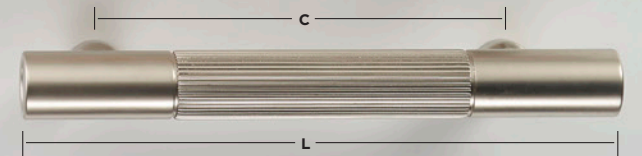

ALLART PRECISION® Cabinet Pulls

All eight Grip designs are available in 8 different lengths, 3 diameters, with/without Rosettes, and either Plain or Ringed Ends.

Shown here with LINEAR (Grip ref. G04) in Pearl Nickel.

PRIMARY PRODUCT CODES	13mm dia	16mm dia	19mm dia
Plain Ends, no rosette	1420	1424	1428
Plain Ends, with rosette	1421	1425	1429
Ringed Ends, no rosette	1422	1426	1430
Ringed Ends, with rosette	1423	1427	1431

PULL DIA	ROSE DIA (D)	PROJECTION	
		No Rose (p)	With Rose (P)
13mm	25	33	34
16mm	32	39	41
19mm	38	45	47

dimensions in mm

LENGTHS	A	B	C	D	E	F	G	H	
	Centres (C)	96	128	160	192	224	288	384	384
Length (L) 13 dia	126	158	190	222	254	318	414	600	
Length (L) 16 dia	136	168	200	232	264	328	424	600	
Length (L) 19 dia	146	178	210	242	274	338	434	600	

dimensions in mm