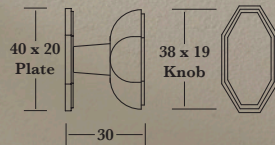

dimensions in mm

9598 - Cabinet Knob on Plate (for mixed finishes order plate separately 9598PLATE)

9596 - Cabinet Knob

Shown in Polished Nickel

	A	B
Knob size (H x W)	32 x 16	38 x 19
Knob Projection (P)	25	27

dimensions in mm

9169 - Cabinet Knob & Rosette

9168 - Cabinet Knob only

9169PLATE

Shown in Satin Nickel Bronzed

	A	B
Knob size (H x W)	32 x 22	38 x 27
Knob Projection (P)	31	37
Plate size	38 x 38 x 4	38 x 38 x 4
Knob & Plate Proj (P)	35	41