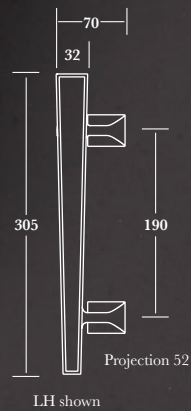

	A	B	C	D	E
Length (L)	130	155	182	240	375
Centres (C)	101	126	152	203	318
Projection (P)	26	26	31	38	51

dimensions in mm

0661 - Bakes Design Cabinet Knob

	A	B
Size (H x W)	33 x 46	38 x 53
Projection (P)	31	35

Polished Copper on Dark Matt Bronze

4325 B size

4350 B size with 44mm dia Rosette

4350 C size with 54mm dia Rosette

4350 A size with 38mm dia Rosette

Choice of twelve different Rosette designs:

	A	B	C
Centres (C)	175	226	310
Pull Length (L)	192	247	336
Pull Projection (P)	47	54	66
Pull & Rose Projection (P)	54	61	73
Rose Options Diameter's (D)	38 dia	44/54/64 dia	44/54/64 dia

dimensions in mm

9531 Cabinet / Appliance Pull
 Shown in Satin Nickel Bronzed

Cabinet / Appliance Pulls
 Shown in Polished Nickel

9502-4 Cabinet Handles

9512 Cabinet / Appliance Pull

	A	B
Length (L)	210	254
Centres (C)	190	232
Projection (P)	40	46

dimensions in mm

1910 to 1917 - Cabinet / Appliance Pull
with eight Rosette designs to choose
from, each in 4 diameters

1916 A size with
38mm dia Rosettes in
Antique Brass

1911 B size Pull in Hand
Burnished Nickel with 44mm dia
Rosettes in Antique Nickel