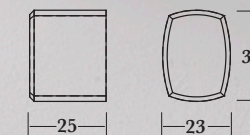

0671

0672

0671 - Cabinet Knob