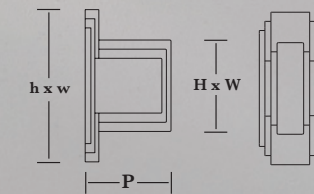

MIXED FINISHES
For mixed finishes order the knob and plate separately:

Round Edge design	Square Edge design
0668KNOB - Knob only	0669KNOB - Knob only
0668PLATE - Plate only	0669PLATE - Plate only