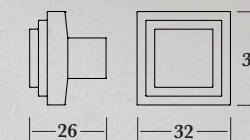

0663 - Cabinet Knob