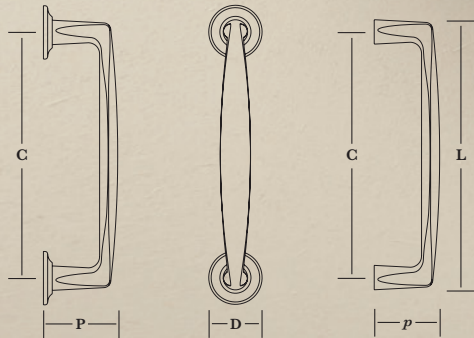

dimensions in mm

Cabinet /Appliance Pulls
 1433 - face fixed & rear bolt fixing
 1434 - rear bolt fixing
 1435 - face fixed

Shown in Pearl Nickel

1434 shown in all four sizes

	AA	A	B	C
Length (L)	158	203 (200*)	254	305 (302*)
Centres (C)	116	152	191	234
Projection (P)	42	55	62	70 (57*)
Offset (O)	42	43 (50*)	51	63 (57*)
Foot	27 x 45	32 x 52 (29 x 48*)	37 x 62	46 x 74 (46 x 72*)

* solid bronze versions

dimensions in mm

4325 - Cabinet /Appliance Pull (no Rosette)

4350 to 4361 - Cabinet /Appliance Pull with twelve Rosette designs to choose from, each in 3 diameters

Shown in Polished Chrome

Polished Copper on Dark Matt Bronze

4325 B size

4350 B size with 44mm dia Rosette

4350 C size with 54mm dia Rosette

4350 A size with 38mm dia Rosette

Choice of twelve different Rosette designs:

	A	B	C
Centres (C)	175	226	310
Pull Length (L)	192	247	336
Pull Projection (P)	47	54	66
Pull & Rose Projection (P)	54	61	73
Rose Options Diameter's (D)	38 dia	44/54/64 dia	44/54/64 dia