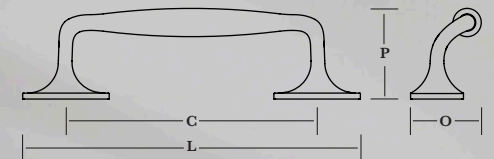

	A	B	C	D	E
Length (L)	130	155	182	240	375
Centres (C)	101	126	152	203	318
Projection (P)	26	26	31	38	51

dimensions in mm

0661 - Bakes Design Cabinet Knob

	A	B
Size (H x W)	33 x 46	38 x 53
Projection (P)	31	35

dimensions in mm

Cabinet /Appliance Pulls
 1433 - face fixed & rear bolt fixing
 1434 - rear bolt fixing
 1435 - face fixed

Shown in Pearl Nickel

1434 shown in all four sizes

	AA	A	B	C
Length (L)	158	203 (200*)	254	305 (302*)
Centres (C)	116	152	191	234
Projection (P)	42	55	62	70 (57*)
Offset (O)	42	43 (50*)	51	63 (57*)
Foot	27 x 45	32 x 52 (29 x 48*)	37 x 62	46 x 74 (46 x 72*)